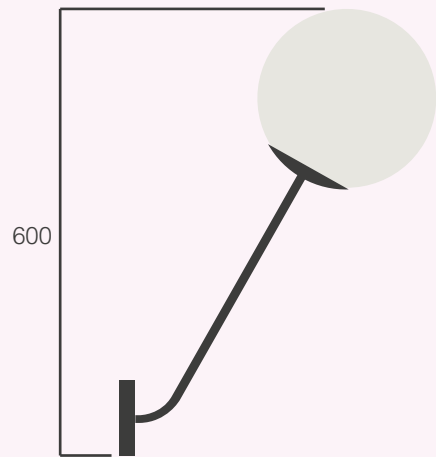

Esferra Wall

Materials	Powder coated aluminum, brass and mouth blown opal glass.
Dimensions (mm)	SphereØ:130, H: 600.
Colour	Black.
Product Category	Wall lamp.
Light source	3W LED bulb with E27 holder.