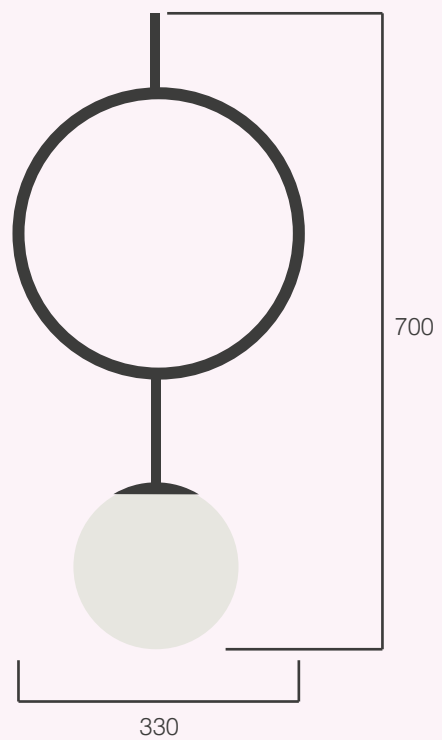

Esferra Ring

Materials	Powder coated aluminum, brass and mouth blown opal glass, Fabric cord.
Dimensions (mm)	W:330, H: 700.
Cord	1.5 meter.
Colour	Black.
Product Category	Pendant lamp.
Light source	3W LED bulb with E27 holder.