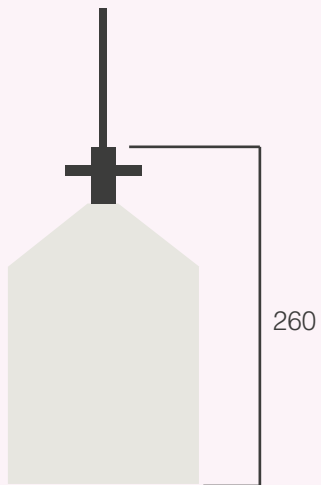

# Esfera

Materials Powder coated aluminum, brass and mouth blown opal glass, Fabric cord.  
Dimensions (mm) Ø:150.  
Cord 1.5 meter.  
Colour Black.  
Product Category Pendant lamp.  
Light source 3W LED bulb with E27 holder.

# Bell

Materials Powder coated aluminum, brass, Fabric cord.  
Dimensions (mm) W: 150, H: 260.  
Cord 1.5 meter.  
Colour Black.  
Product Category Pendant lamp.  
Light source 6W LED bulb with E27 holder.