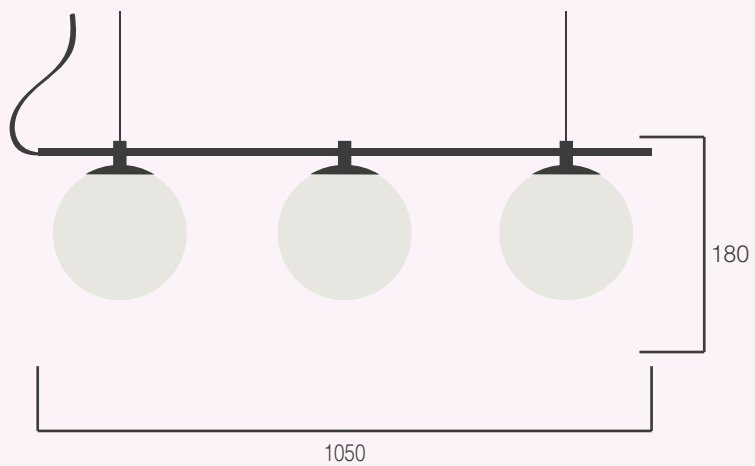

Esferra 3

Materials	Powder coated aluminum, mouth blown opal glass, Fabric cord.
Dimensions (mm)	W :1050, H: 180.
Cord	1.2 meter.
Colour	Black.
Product Category	Pendant lamp.
Light source	3W LED bulb with E27 holder.