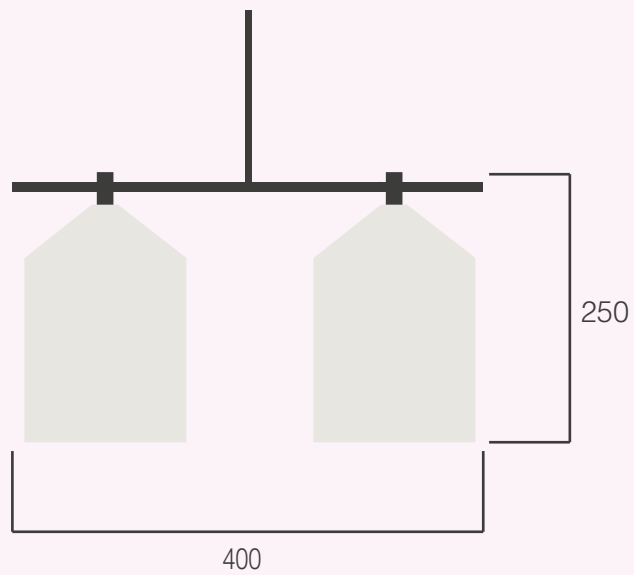

Bell 180

Materials Powder coated aluminum, Fabric cord.
Dimensions (mm) W: 400, H: 250.
Cord 1.2 meter.
Colour Black.
Product Category Pendant lamp.
Light source 6W LED bulb with E27 holder.