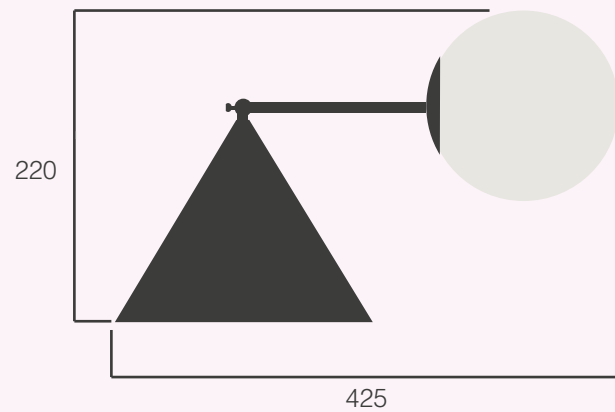

Esferra Table

Materials	Powder coated aluminum, brass and mouth blown opal glass, Fabric cord.
Dimensions (mm)	W: 425, H: 220.
Cord	1 meter.
Colour	Black.
Product Category	Table lamp.
Light source	3W LED bulb with E27 holder.