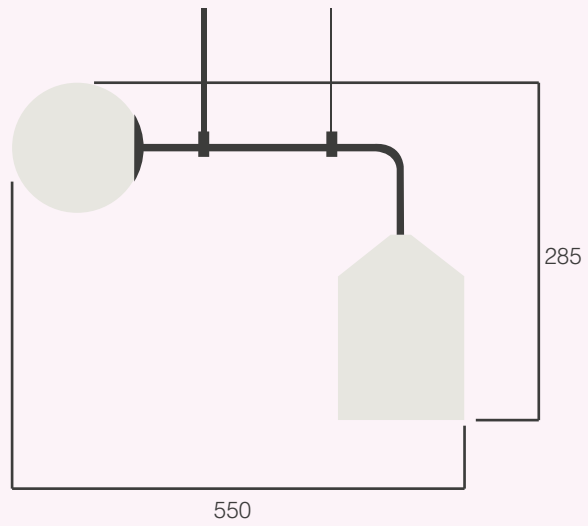

Esferra 90

Materials Powder coated aluminum, brass mouth blown opal glass, Fabric cord.
Dimensions (mm) W: 550, H: 285
Cord 1.2 meter.
Colour Black.
Product Category Pendant lamp.
Light source 3W LED bulb with E27 holder.
6W LED bulb with E27 holder