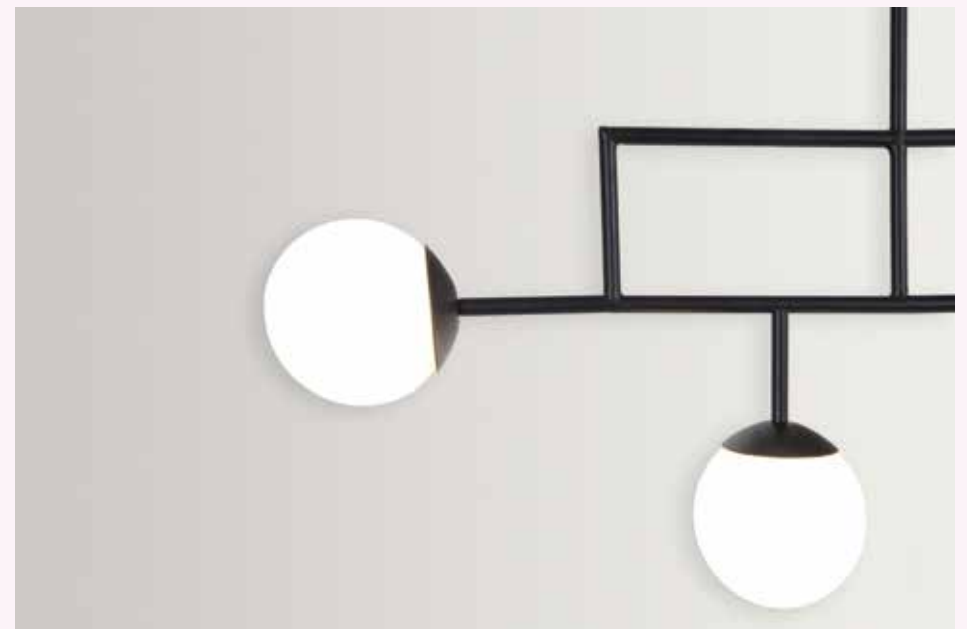

Esferra 4

Materials Powder coated aluminum, mouth blown opal glass, Fabric cord.
Dimensions (mm) W: 630, H: 840.
Cord 1.2 meter.
Colour Black.
Product Category Chandelier
Light source 3W LED bulb with E27 holder.