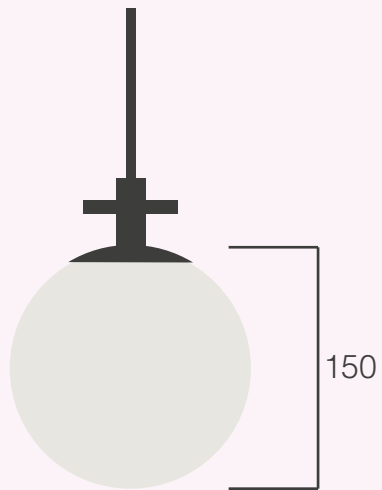

Esfera

Materials Powder coated aluminum, brass and mouth blown opal glass, Fabric cord.
Dimensions (mm) Ø:150.
Cord 1.5 meter.
Colour Black.
Product Category Pendant lamp.
Light source 3W LED bulb with E27 holder.