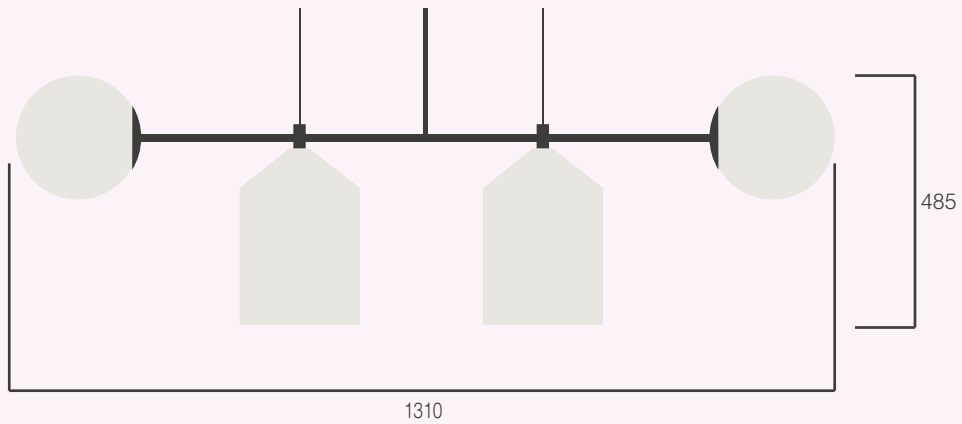

Esferra & Bell 180

Materials	Powder coated aluminum, brass and mouth blown opal glass, Fabric cord.
Dimensions (mm)	W :1310, H: 485.
Cord	1.2 meter.
Colour	Black.
Product Category	Chandelier.
Light source	3W LED bulb with E27 holder. 6W LED bulb with E27 holder