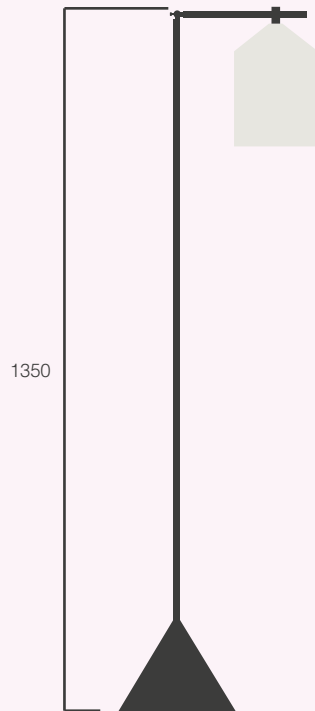

Bell 135 Floor

Materials	Powder coated aluminum, brass, Fabric cord.
Dimensions (mm)	W: 300, H: 1350.
Cord	1.2 meter.
Colour	Black.
Product Category	Floor Lamp.
Light source	6W LED bulb with E27 holder.