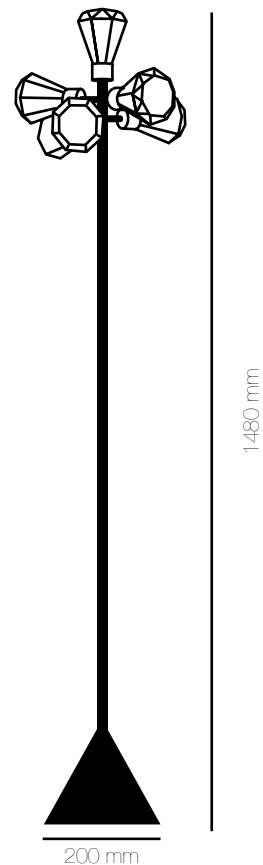

Cluster Floor Lamp

Materials	Powder coated aluminium, Opal Glass, Fabric Cord
Dimensions (mm)	W: 200; H: 1480
Cord Length	1.2 meters
Colour	Black
Light Source	3W LED Bulb with G9 holder