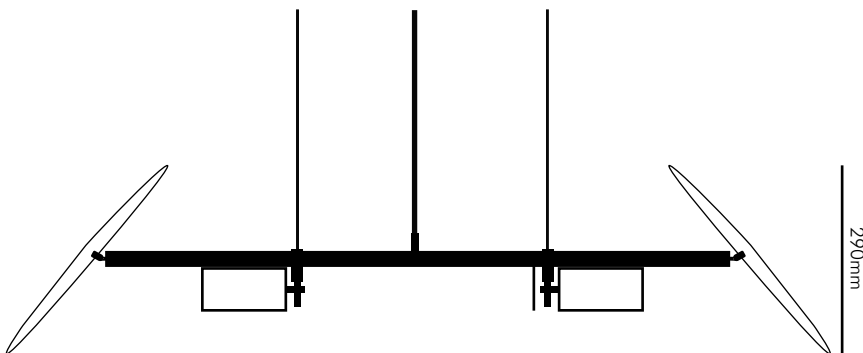

Materials	Powder coated aluminium, Opal Glass, Fabric Cord
Dimensions (mm)	W: 200; H: 1480
Cord Length	1.2 meters
Colour	Black
Light Source	3W LED Bulb with G9 holder

Spiral Floor Lamp

Materials	Powder coated aluminium, Opal Glass,Brass,Fabric Cord
Dimensions (mm)	W: 395; H: 1495
Cord Length	1.2 meters
Colour	Black
Light Source	3W LED Bulb with G9 holder

Spiral Pendant Lamp

Materials	Powder coated aluminium, Brass, Opal Glass, Fabric Cord
Dimensions (mm)	W: 395; H: 625
Cord Length	1.2 meters
Colour	Black
Light Source	3W LED Bulb with G9 holder

Sol Chandelier

Materials	Powder coated Aluminium, Brass, Opal Glass, Fabric Cord
Dimensions (mm)	W: 1185; H: 290
Cord Length	1.2m
Colour	Black
Light Source	3W LED Bulb with E27 holder

1185mm

Sol Floor Lamp

Materials	Powder coated aluminium, Brass,Fabric Cord
Dimensions (mm)	W: 500; H: 1815
Cord Length	1.2meters
Colour	Black
Light Source	6W LED Bulb with E27 holder