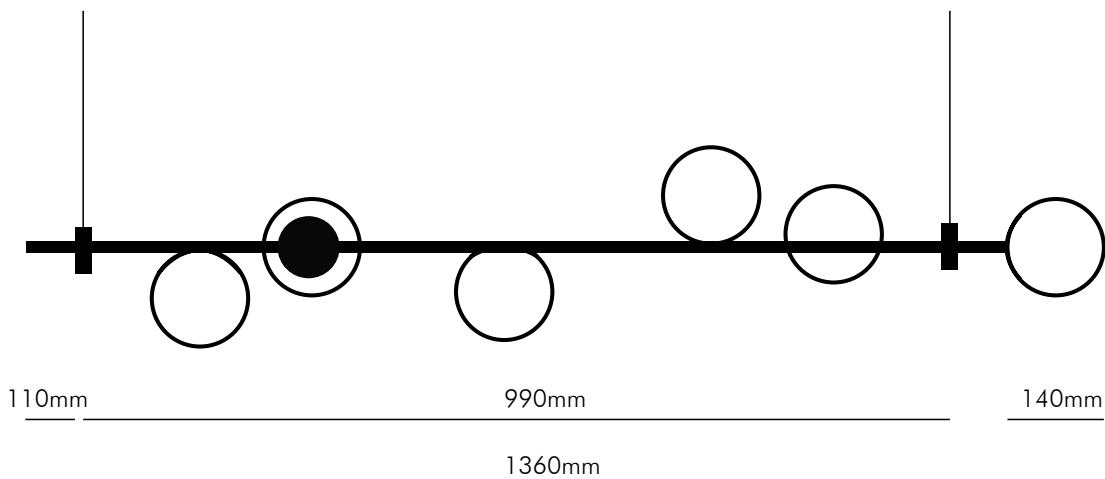

INDEX

Comet Floor Lamp

Materials	Powder coated aluminium, Opal Glass, Fabric Cord
Dimensions (mm)	W: 593; H: 1568
Cord Length	1.2meters
Colour	Matt Gold
Light Source	3W LED Bulb with G9 holder

Comet Wall Sconce Big

Esferra Ring

Materials	Powder coated aluminium Fabric Cord
Dimensions (mm)	W: 250 ; H:650
Cord Length	1.5 m
Colour	Black,White
Light Source	3W LED Bulb with E27 holder

Esferra 6 Chandelier

Materials	Powder coated Aluminium, Opal Glass, Fabric Cord
Dimensions (mm)	W: 1360 ; H: 260
Cord Length	1.2m
Colour	Black; White
Light Source	3W LED Bulb with E27 holder

Materials	Powder coated aluminium, Brass, Opal Glass, Fabric Cord
Dimensions (mm)	W: 260; H:1810
Cord Length	1.2m
Colour	Black
Light Source	3W LED Bulb with E27 holder

Esferra Wall

Materials	Powder coated aluminium, Brass, Opal Glass
Dimensions (mm)	W: 290 ; H: 415
Colour	Black
Light Source	3W LED Bulb with E27 holder

Esferra Table Lamp

Materials	Aluminium, Brass, Opal Glass
Dimensions (mm)	W: 200 ; H: 550
Cord Length	1.2m
Colour	Black
Light Source	6W LED Bulb with E27 holder

Bell Pendant

Materials	Powder coated aluminium, Brass,Fabric Cord
Dimensions (mm)	W: 155 ; H:270
Cord Length	1.5 m
Colour	Black; White
Light Source	6W LED Bulb with E27 holder