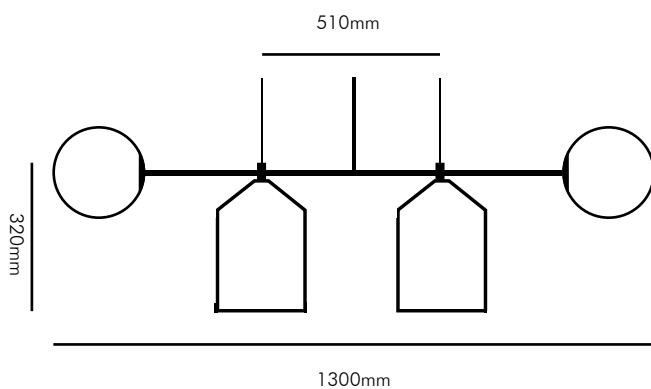

Materials	Powder coated aluminium, Brass, Opal Glass ,Fabric Cord
Dimensions (mm)	W: 300 ; H:1810
Cord Length	1.2m
Colour	Black
Light Source	6W, 3W LED Bulb with E27 holder

Esferra & Bell 90

Materials	Powder coated Aluminium, Brass, Opal Glass, Fabric Cord
Dimensions (mm)	W: 600 ; H: 450
Cord Length	1.2m
Colour	Black
Light Source	6W LED Bulb with E27 holder

Esferra & Bell 180

Materials	Powder coated Aluminium, Brass, Opal Glass, Fabric Cord
Dimensions (mm)	W: 1300 ; H: 320
Cord Length	1.2m
Colour	Black
Light Source	6W LED Bulb with E27 holder

Diamond Wall

Materials	Powder coated aluminium, Opal Glass, Brass
Dimensions (mm)	W: 100; H: 415
Colour	Black
Light Source	3W LED Bulb with G9 holder