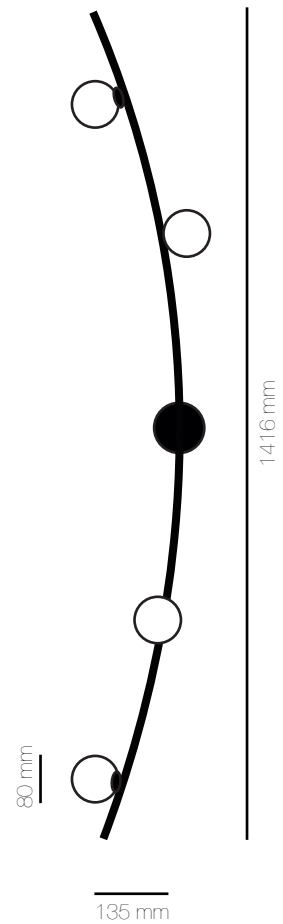

INDEX

Comet Floor Lamp

Materials	Powder coated aluminium, Opal Glass, Fabric Cord
Dimensions (mm)	W: 593; H: 1568
Cord Length	1.2meters
Colour	Matt Gold
Light Source	3W LED Bulb with G9 holder

Comet Wall Sconce Big

Materials	Powder coated aluminium, Opal Glass
Dimensions (mm)	W: 135; H: 1416
Colour	Matt Gold
Light Source	3W LED Bulb with G9 holder

Comet Wall Sconce Small

Materials	Powder coated aluminium, Opal Glass
Dimensions (mm)	W: 87; H: 895
Colour	Matt Gold
Light Source	3W LED Bulb with G9 holder

Lino 3 Chandelier

Materials	Powder coated Aluminium
Dimensions (mm)	W: 1200 ; H: 203
Cord Length	1.2m
Colour	White
Light Source	3W LED Bulb with G9 holder

Lino Wall Sconce

Materials	Powder coated Aluminium
Dimensions (mm)	W: 1111 ; H: 310
Colour	White
Light Source	3W LED Bulb with G9 holder

Bell 180

Materials	Powder coated Aluminium, Brass, Fabric Cord
Dimensions (mm)	W: 420 ; H: 260
Cord Length	1.2m
Colour	Black ; White
Light Source	6W LED Bulb with E27 holder

Bell 135 Floor Lamp

Materials	Powder coated aluminium, Brass, Fabric Cord
Dimensions (mm)	W: 340 ; H: 1510
Cord Length	1.2m
Colour	Black ; White
Light Source	6W LED Bulb with E27 holder