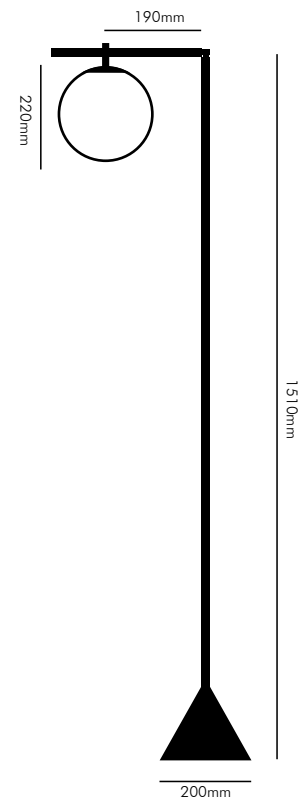

INDEX

Comet Floor Lamp

Materials	Powder coated aluminium, Opal Glass, Fabric Cord
Dimensions (mm)	W: 593; H: 1568
Cord Length	1.2meters
Colour	Matt Gold
Light Source	3W LED Bulb with G9 holder

Comet Wall Sconce Big

Lino 3 Chandelier

Materials	Powder coated Aluminium
Dimensions (mm)	W: 1200 ; H: 203
Cord Length	1.2m
Colour	White
Light Source	3W LED Bulb with G9 holder

Lino Wall Sconce

Materials	Powder coated Aluminium
Dimensions (mm)	W: 1111 ; H: 310
Colour	White
Light Source	3W LED Bulb with G9 holder

Esferra Ring

Materials	Powder coated aluminium Fabric Cord
Dimensions (mm)	W: 250 ; H:650
Cord Length	1.5 m
Colour	Black,White
Light Source	3W LED Bulb with E27 holder

Esferra 6 Chandelier

Materials	Powder coated Aluminium, Opal Glass, Fabric Cord
Dimensions (mm)	W: 1360 ; H: 260
Cord Length	1.2m
Colour	Black; White
Light Source	3W LED Bulb with E27 holder

Esferra 135 Floor Lamp

Materials	Powder coated aluminium, Brass, Opal Glass ,Fabric Cord
Dimensions (mm)	W: 300 ; H:1510
Cord Length	1.2m
Colour	Black
Light Source	6W LED Bulb with E27 holder

Esferra 165 Floor Lamp