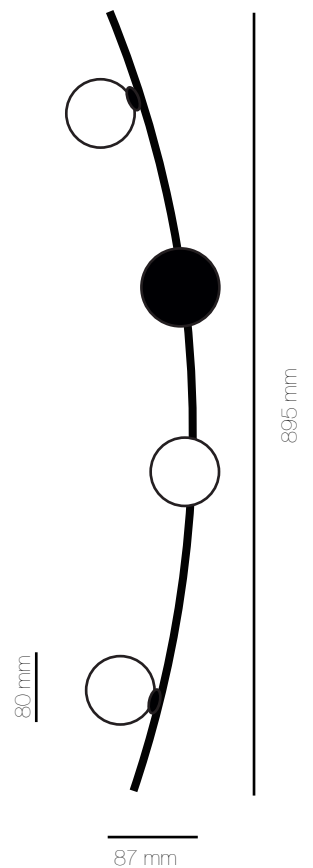

INDEX

Comet Floor Lamp

Materials	Powder coated aluminium, Opal Glass, Fabric Cord
Dimensions (mm)	W: 593; H: 1568
Cord Length	1.2meters
Colour	Matt Gold
Light Source	3W LED Bulb with G9 holder

Comet Wall Sconce Big

Materials	Powder coated aluminium, Opal Glass
Dimensions (mm)	W: 135; H: 1416
Colour	Matt Gold
Light Source	3W LED Bulb with G9 holder

Comet Wall Sconce Small

Materials	Powder coated aluminium, Opal Glass
Dimensions (mm)	W: 87; H: 895
Colour	Matt Gold
Light Source	3W LED Bulb with G9 holder

Lino 3 Chandelier

Materials	Powder coated Aluminium
Dimensions (mm)	W: 1200 ; H: 203
Cord Length	1.2m
Colour	White
Light Source	3W LED Bulb with G9 holder

Lino Wall Sconce

Materials	Powder coated Aluminium
Dimensions (mm)	W: 1111 ; H: 310
Colour	White
Light Source	3W LED Bulb with G9 holder

Bell 180

Materials	Powder coated Aluminium, Brass, Fabric Cord
Dimensions (mm)	W: 420 ; H: 260
Cord Length	1.2m
Colour	Black ; White
Light Source	6W LED Bulb with E27 holder

Bell 135 Floor Lamp

Materials	Powder coated aluminium, Brass, Fabric Cord
Dimensions (mm)	W: 340 ; H: 1510
Cord Length	1.2m
Colour	Black ; White
Light Source	6W LED Bulb with E27 holder