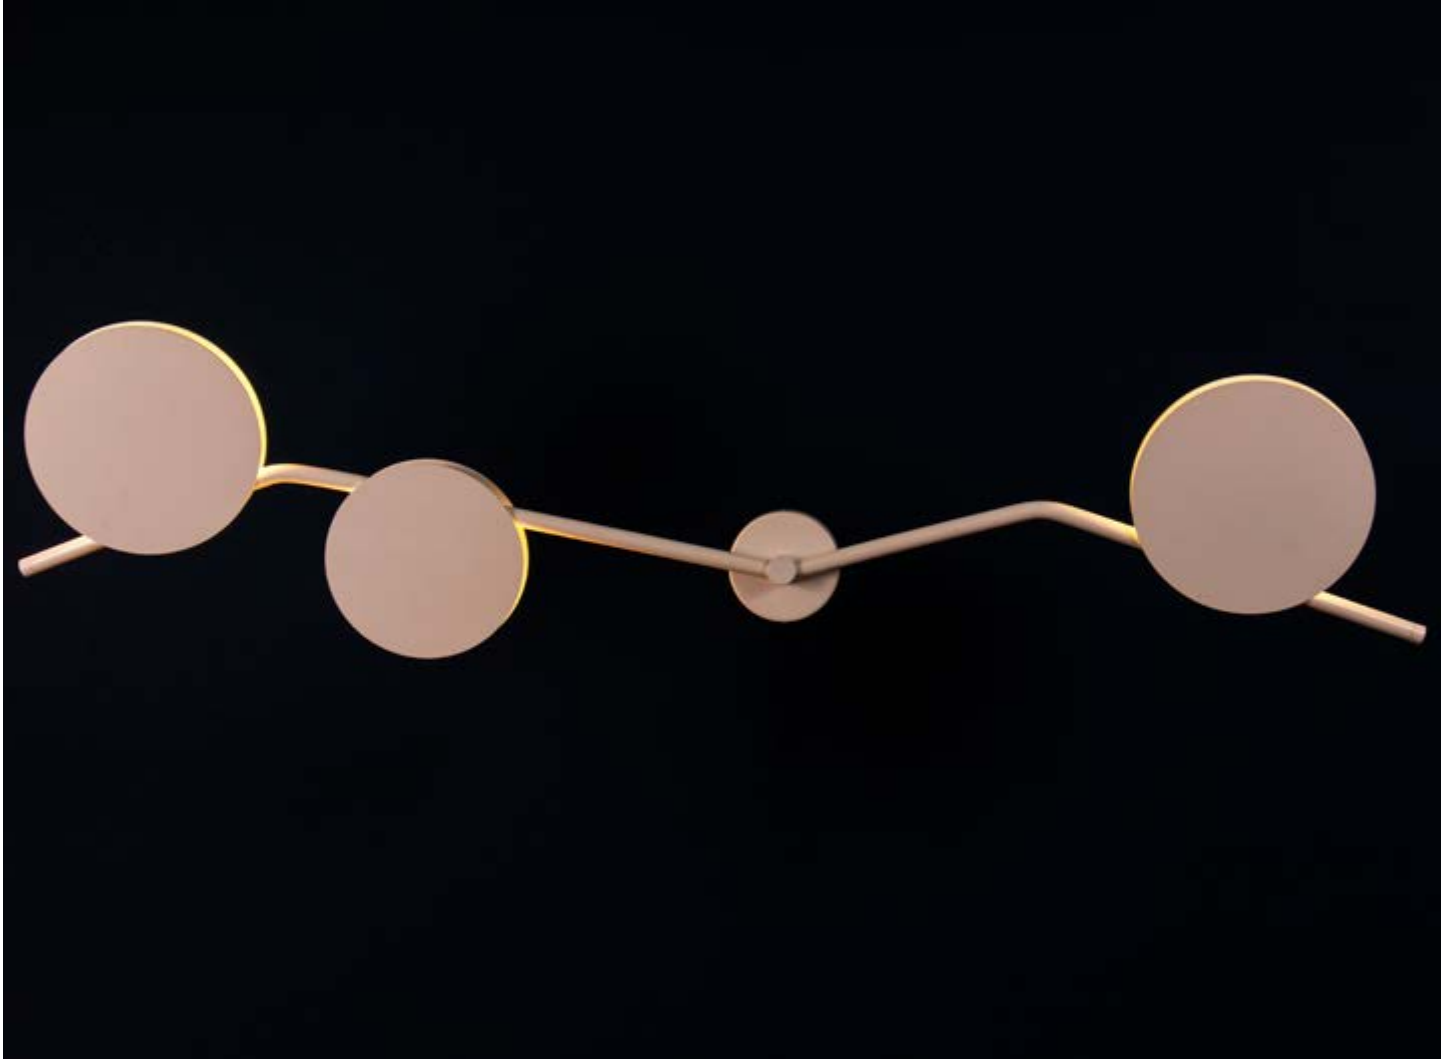

INDEX

Comet Floor Lamp

Materials	Powder coated aluminium, Opal Glass, Fabric Cord
Dimensions (mm)	W: 593; H: 1568
Cord Length	1.2meters
Colour	Matt Gold
Light Source	3W LED Bulb with G9 holder

Comet Wall Sconce Big

Materials	Powder coated aluminium, Opal Glass
Dimensions (mm)	W: 135; H: 1416
Colour	Matt Gold
Light Source	3W LED Bulb with G9 holder

Comet Wall Sconce Small

Materials	Powder coated aluminium, Opal Glass
Dimensions (mm)	W: 87; H: 895
Colour	Matt Gold
Light Source	3W LED Bulb with G9 holder

Lino 3 Chandelier

Materials	Powder coated Aluminium
Dimensions (mm)	W: 1200 ; H: 203
Cord Length	1.2m
Colour	White
Light Source	3W LED Bulb with G9 holder

Lino Wall Sconce

Materials	Powder coated Aluminium
Dimensions (mm)	W: 1111 ; H: 310
Colour	White
Light Source	3W LED Bulb with G9 holder

Spiral Pendant Lamp

Materials	Powder coated aluminium, Brass, Opal Glass, Fabric Cord
Dimensions (mm)	W: 395; H: 625
Cord Length	1.2 meters
Colour	Black
Light Source	3W LED Bulb with G9 holder

Sol Chandelier