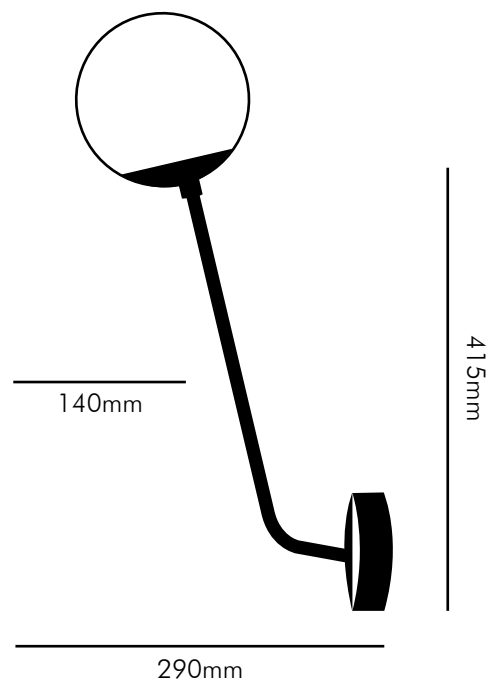

INDEX

Comet Floor Lamp

Materials	Powder coated aluminium, Opal Glass, Fabric Cord
Dimensions (mm)	W: 593; H: 1568
Cord Length	1.2meters
Colour	Matt Gold
Light Source	3W LED Bulb with G9 holder

Comet Wall Sconce Big

Esferra 135 Floor Lamp

Materials	Powder coated aluminium, Brass, Opal Glass ,Fabric Cord
Dimensions (mm)	W: 300 ; H:1510
Cord Length	1.2m
Colour	Black
Light Source	6W LED Bulb with E27 holder

Esferra 165 Floor Lamp

Materials	Powder coated aluminium, Brass, Opal Glass, Fabric Cord
Dimensions (mm)	W: 260; H:1810
Cord Length	1.2m
Colour	Black
Light Source	3W LED Bulb with E27 holder

Esferra Wall

Materials	Powder coated aluminium, Brass, Opal Glass
Dimensions (mm)	W: 290 ; H: 415
Colour	Black
Light Source	3W LED Bulb with E27 holder

Esferra Table Lamp

Materials	Aluminium, Brass, Opal Glass
Dimensions (mm)	W: 200 ; H: 550
Cord Length	1.2m
Colour	Black
Light Source	6W LED Bulb with E27 holder

Bell Pendant

Materials	Powder coated aluminium, Brass,Fabric Cord
Dimensions (mm)	W: 155 ; H:270
Cord Length	1.5 m
Colour	Black; White
Light Source	6W LED Bulb with E27 holder