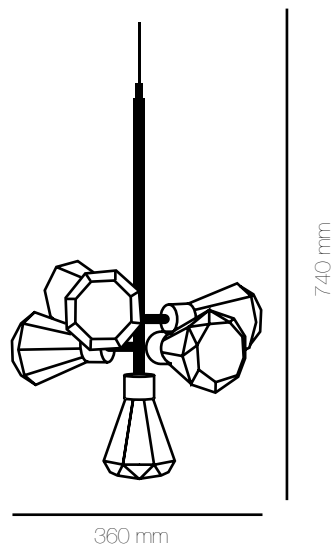

Cluster Pendant

Materials	Powder coated Aluminium, Brass, Opal Glass, Fabric Cord
Dimensions (mm)	W: 360 ; H: 740
Cord Length	1.2m
Colour	Black
Light Source	3W LED Bulb with G9 holder