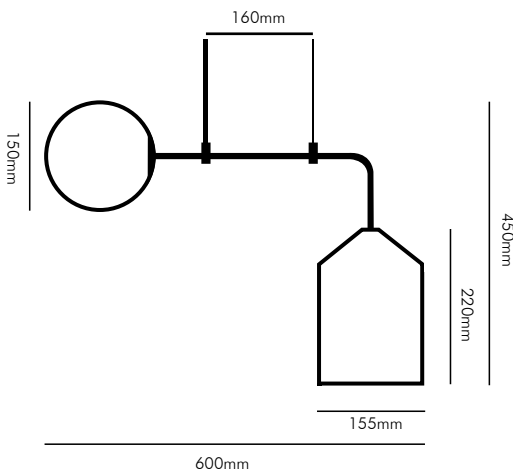

Esferra Table Lamp

Materials	Aluminium, Brass, Opal Glass
Dimensions (mm)	W: 200 ; H: 550
Cord Length	1.2m
Colour	Black
Light Source	6W LED Bulb with E27 holder

Bell Pendant

Materials	Powder coated aluminium, Brass,Fabric Cord
Dimensions (mm)	W: 155 ; H:270
Cord Length	1.5 m
Colour	Black; White
Light Source	6W LED Bulb with E27 holder

Bell 180

Materials	Powder coated Aluminium, Brass, Fabric Cord
Dimensions (mm)	W: 420 ; H: 260
Cord Length	1.2m
Colour	Black ; White
Light Source	6W LED Bulb with E27 holder

Bell 135 Floor Lamp

Materials	Powder coated aluminium, Brass, Fabric Cord
Dimensions (mm)	W: 340 ; H: 1510
Cord Length	1.2m
Colour	Black ; White
Light Source	6W LED Bulb with E27 holder

Bell 165 Floor Lamp

Materials	Powder coated aluminium, Brass,Fabric Cord
Dimensions (mm)	W: 200; H:1810
Cord Length	1.2m
Colour	White; Black
Light Source	6W LED Bulb with E27 holder

Esferra & Bell Floor Lamp

Materials	Powder coated aluminium, Brass, Opal Glass ,Fabric Cord
Dimensions (mm)	W: 300 ; H:1810
Cord Length	1.2m
Colour	Black
Light Source	6W, 3W LED Bulb with E27 holder

Esferra & Bell 90

Materials	Powder coated Aluminium, Brass, Opal Glass, Fabric Cord
Dimensions (mm)	W: 600 ; H: 450
Cord Length	1.2m
Colour	Black
Light Source	6W LED Bulb with E27 holder