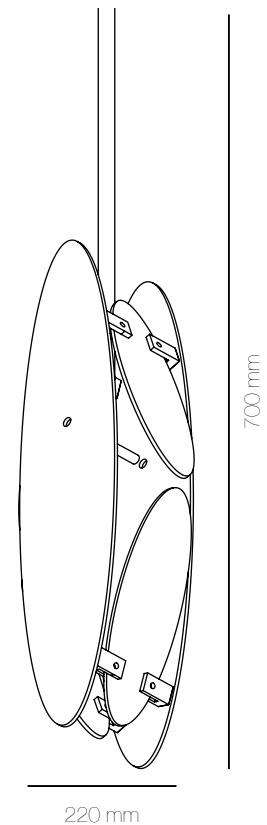

INDEX

Comet Floor Lamp

Materials	Powder coated aluminium, Opal Glass, Fabric Cord
Dimensions (mm)	W: 593; H: 1568
Cord Length	1.2meters
Colour	Matt Gold
Light Source	3W LED Bulb with G9 holder

Comet Wall Sconce Big

Spiral Pendant Lamp

Materials	Powder coated aluminium, Brass, Opal Glass, Fabric Cord
Dimensions (mm)	W: 395; H: 625
Cord Length	1.2 meters
Colour	Black
Light Source	3W LED Bulb with G9 holder

Sol Chandelier

Ellipse Pendant Lamp

Materials	Powder coated aluminium, Glass, Fabric Cord
Dimensions (mm)	W: 220; H: 700
Cord Length	1.2 meters
Colour	Olive Green
Light Source	6W LED Bulb with E27 holder

Ellipse Pendant Lamp

Materials	Powder coated aluminium, Glass,Fabric Cord
Dimensions (mm)	W: 220; H: 700
Cord Length	1.2meters
Colour	Black
Light Source	3W LED Bulb with E27 holder

+91-9820067671

+91-9620767671

D-215, Ansa Industrial Estate
Saki-Naka , Andheri East
Mumbai-72