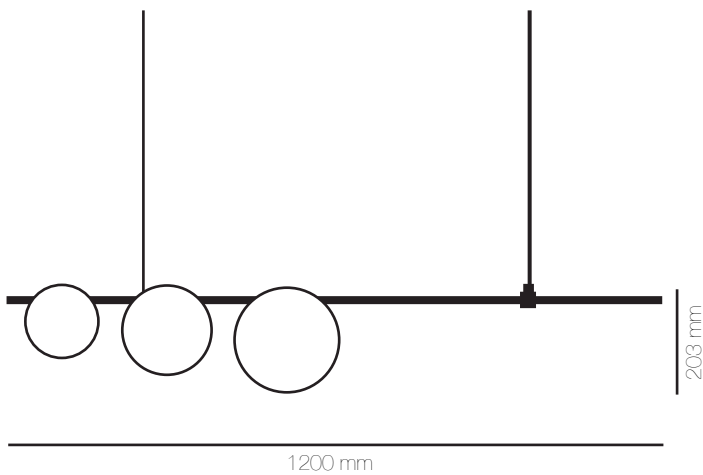

INDEX

Comet Floor Lamp

Materials	Powder coated aluminium, Opal Glass, Fabric Cord
Dimensions (mm)	W: 593; H: 1568
Cord Length	1.2meters
Colour	Matt Gold
Light Source	3W LED Bulb with G9 holder

Comet Wall Sconce Big

Materials	Powder coated aluminium, Opal Glass
Dimensions (mm)	W: 135; H: 1416
Colour	Matt Gold
Light Source	3W LED Bulb with G9 holder

Comet Wall Sconce Small

Materials	Powder coated aluminium, Opal Glass
Dimensions (mm)	W: 87; H: 895
Colour	Matt Gold
Light Source	3W LED Bulb with G9 holder

Lino 3 Chandelier

Materials	Powder coated Aluminium
Dimensions (mm)	W: 1200 ; H: 203
Cord Length	1.2m
Colour	White
Light Source	3W LED Bulb with G9 holder

Lino Wall Sconce

Materials	Powder coated Aluminium
Dimensions (mm)	W: 1111 ; H: 310
Colour	White
Light Source	3W LED Bulb with G9 holder