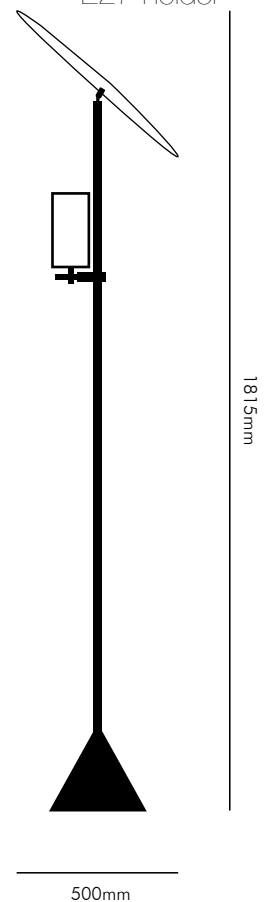

INDEX

Comet Floor Lamp

Materials	Powder coated aluminium, Opal Glass, Fabric Cord
Dimensions (mm)	W: 593; H: 1568
Cord Length	1.2meters
Colour	Matt Gold
Light Source	3W LED Bulb with G9 holder

Comet Wall Sconce Big

Spiral Pendant Lamp

Materials	Powder coated aluminium, Brass, Opal Glass, Fabric Cord
Dimensions (mm)	W: 395; H: 625
Cord Length	1.2 meters
Colour	Black
Light Source	3W LED Bulb with G9 holder

Sol Chandelier

Materials	Powder coated Aluminium, Brass, Opal Glass, Fabric Cord
Dimensions (mm)	W: 1185; H: 290
Cord Length	1.2m
Colour	Black
Light Source	3W LED Bulb with E27 holder

1185mm

Sol Floor Lamp

Materials	Powder coated aluminium, Brass,Fabric Cord
Dimensions (mm)	W: 500; H: 1815
Cord Length	1.2meters
Colour	Black
Light Source	6W LED Bulb with E27 holder

Ellipse Floor Lamp

Materials	Powder coated aluminium, Glass
Dimensions (mm)	W: 220 ; H: 1690
Cord Length	1.2meters
Colour	Black
Light Source	6W LED Bulb with E27 holder

1690

220

Ellipse Floor Lamp

Materials	Powder coated aluminium, Glass
Dimensions (mm)	W: 220 ; H: 1690
Cord Length	1.2 meters
Colour	Olive Green
Light Source	6W LED Bulb with E27 holder