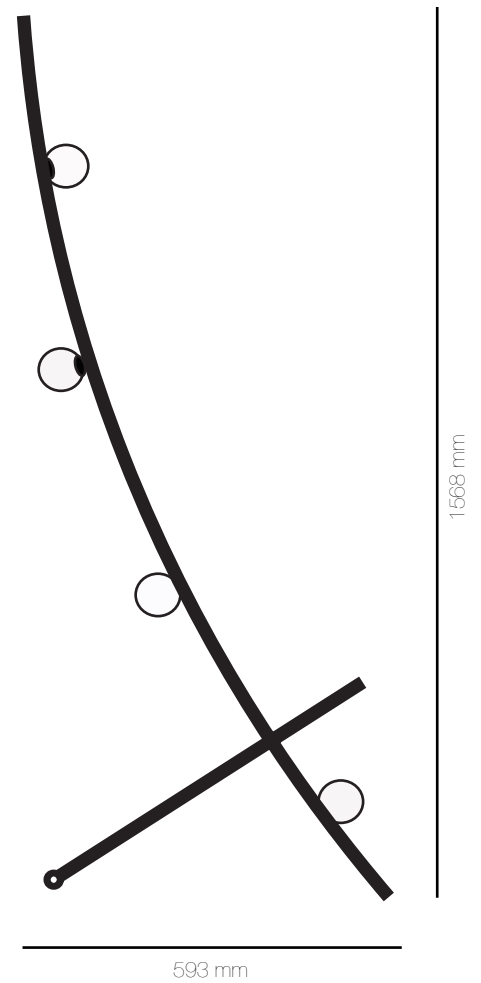

INDEX

Comet Floor Lamp

Materials	Powder coated aluminium, Opal Glass, Fabric Cord
Dimensions (mm)	W: 593; H: 1568
Cord Length	1.2meters
Colour	Matt Gold
Light Source	3W LED Bulb with G9 holder

Comet Wall Sconce Big

Materials	Powder coated aluminium, Opal Glass
Dimensions (mm)	W: 135; H: 1416
Colour	Matt Gold
Light Source	3W LED Bulb with G9 holder

Comet Wall Sconce Small

Materials	Powder coated aluminium, Opal Glass
Dimensions (mm)	W: 87; H: 895
Colour	Matt Gold
Light Source	3W LED Bulb with G9 holder

Lino 3 Chandelier

Materials	Powder coated Aluminium
Dimensions (mm)	W: 1200 ; H: 203
Cord Length	1.2m
Colour	White
Light Source	3W LED Bulb with G9 holder

Lino Wall Sconce

Materials	Powder coated Aluminium
Dimensions (mm)	W: 1111 ; H: 310
Colour	White
Light Source	3W LED Bulb with G9 holder