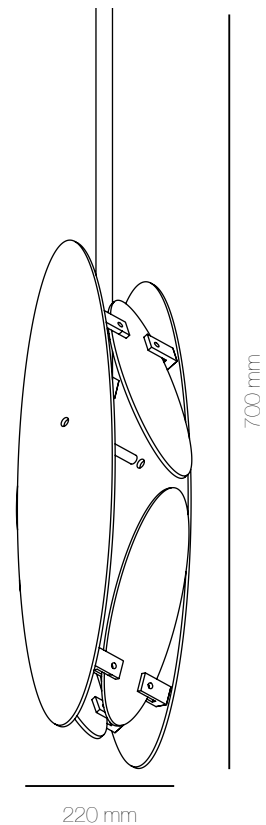

Ellipse Pendant Lamp

Materials	Powder coated aluminium, Glass, Fabric Cord
Dimensions (mm)	W: 220; H: 700
Cord Length	1.2 meters
Colour	Olive Green
Light Source	6W LED Bulb with E27 holder