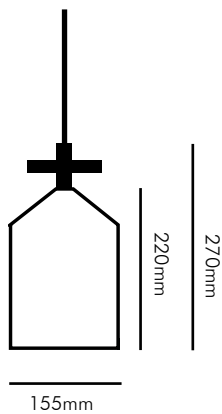

INDEX

Comet Floor Lamp

Materials	Powder coated aluminium, Opal Glass, Fabric Cord
Dimensions (mm)	W: 593; H: 1568
Cord Length	1.2meters
Colour	Matt Gold
Light Source	3W LED Bulb with G9 holder

Comet Wall Sconce Big

Materials	Powder coated aluminium, Brass, Opal Glass, Fabric Cord
Dimensions (mm)	W: 260; H:1810
Cord Length	1.2m
Colour	Black
Light Source	3W LED Bulb with E27 holder

Esferra Wall

Materials	Powder coated aluminium, Brass, Opal Glass
Dimensions (mm)	W: 290 ; H: 415
Colour	Black
Light Source	3W LED Bulb with E27 holder

Esferra Table Lamp

Materials	Aluminium, Brass, Opal Glass
Dimensions (mm)	W: 200 ; H: 550
Cord Length	1.2m
Colour	Black
Light Source	6W LED Bulb with E27 holder

Bell Pendant

Materials	Powder coated aluminium, Brass,Fabric Cord
Dimensions (mm)	W: 155 ; H:270
Cord Length	1.5 m
Colour	Black; White
Light Source	6W LED Bulb with E27 holder

Bell 180

Materials	Powder coated Aluminium, Brass, Fabric Cord
Dimensions (mm)	W: 420 ; H: 260
Cord Length	1.2m
Colour	Black ; White
Light Source	6W LED Bulb with E27 holder

Bell 135 Floor Lamp

Materials	Powder coated aluminium, Brass, Fabric Cord
Dimensions (mm)	W: 340 ; H: 1510
Cord Length	1.2m
Colour	Black ; White
Light Source	6W LED Bulb with E27 holder