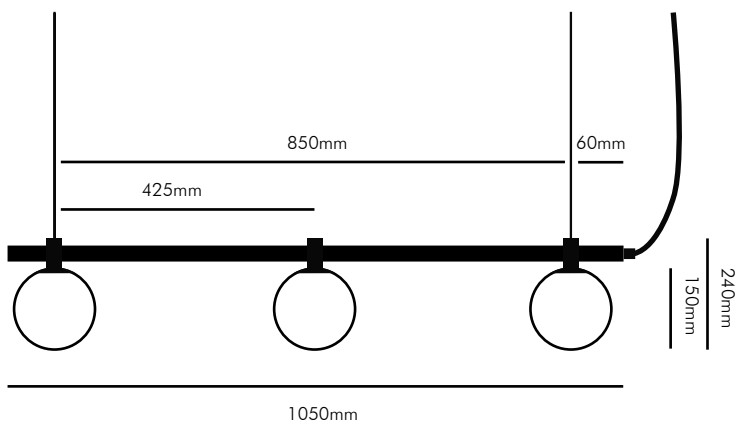

INDEX

Comet Floor Lamp

Materials	Powder coated aluminium, Opal Glass, Fabric Cord
Dimensions (mm)	W: 593; H: 1568
Cord Length	1.2meters
Colour	Matt Gold
Light Source	3W LED Bulb with G9 holder

Comet Wall Sconce Big

Lino 3 Chandelier

Materials	Powder coated Aluminium
Dimensions (mm)	W: 1200 ; H: 203
Cord Length	1.2m
Colour	White
Light Source	3W LED Bulb with G9 holder

Lino Wall Sconce

Materials	Powder coated Aluminium
Dimensions (mm)	W: 1111 ; H: 310
Colour	White
Light Source	3W LED Bulb with G9 holder

Esferra Pendant

Materials	Powder coated aluminium, Brass,Fabric Cord
Dimensions (mm)	W: 140 ; H:190
Cord Length	1.5 m
Colour	Black,White
Light Source	3W LED Bulb with E27 holder

Esferra 3 Chandelier

Materials	Powder coated Aluminium, Brass, Opal Glass, Fabric Cord
Dimensions (mm)	W: 1050 ; H: 240
Cord Length	1.2m
Colour	Black ; White
Light Source	3W LED Bulb with E27 holder

Esferra Ring

Materials	Powder coated aluminium Fabric Cord
Dimensions (mm)	W: 250 ; H:650
Cord Length	1.5 m
Colour	Black,White
Light Source	3W LED Bulb with E27 holder

Esferra 6 Chandelier

Materials	Powder coated Aluminium, Opal Glass, Fabric Cord
Dimensions (mm)	W: 1360 ; H: 260
Cord Length	1.2m
Colour	Black; White
Light Source	3W LED Bulb with E27 holder