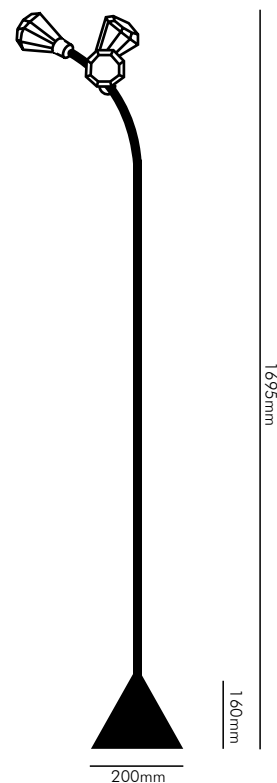

INDEX

Comet Floor Lamp

Materials	Powder coated aluminium, Opal Glass, Fabric Cord
Dimensions (mm)	W: 593; H: 1568
Cord Length	1.2meters
Colour	Matt Gold
Light Source	3W LED Bulb with G9 holder

Comet Wall Sconce Big

Materials	Powder coated aluminium, Opal Glass
Dimensions (mm)	W: 135; H: 1416
Colour	Matt Gold
Light Source	3W LED Bulb with G9 holder

Comet Wall Sconce Small

Materials	Powder coated aluminium, Opal Glass
Dimensions (mm)	W: 87; H: 895
Colour	Matt Gold
Light Source	3W LED Bulb with G9 holder

Bloom Chandelier

Materials	Powder coated Aluminium, Brass, Opal Glass, Fabric Cord
Dimensions (mm)	W: 735 ; H: 320
Cord Length	1.2m
Colour	Black
Light Source	3W LED Bulb with G9 holder

Bloom Floor Lamp

Materials	Powder coated aluminium, Opal Glass, Fabric Cord
Dimensions (mm)	W: 400; H: 1695
Cord Length	1.2 meters
Colour	Black
Light Source	3W LED Bulb with G9 holder

Spiral Pendant Lamp

Materials	Powder coated aluminium, Brass, Opal Glass, Fabric Cord
Dimensions (mm)	W: 395; H: 625
Cord Length	1.2 meters
Colour	Black
Light Source	3W LED Bulb with G9 holder

Sol Chandelier