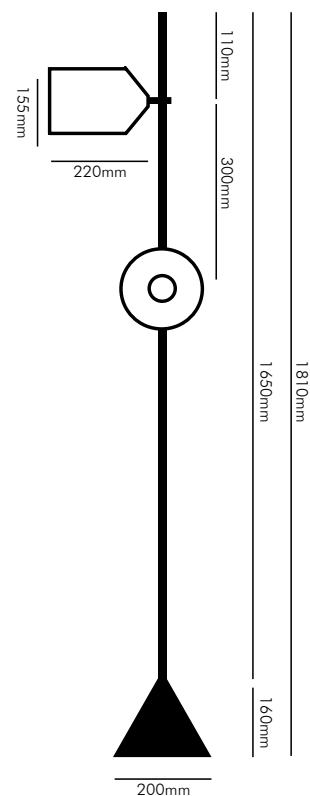

INDEX

Comet Floor Lamp

Materials	Powder coated aluminium, Opal Glass, Fabric Cord
Dimensions (mm)	W: 593; H: 1568
Cord Length	1.2meters
Colour	Matt Gold
Light Source	3W LED Bulb with G9 holder

Comet Wall Sconce Big

Esferra Table Lamp

Materials	Aluminium, Brass, Opal Glass
Dimensions (mm)	W: 200 ; H: 550
Cord Length	1.2m
Colour	Black
Light Source	6W LED Bulb with E27 holder

Bell Pendant

Materials	Powder coated aluminium, Brass,Fabric Cord
Dimensions (mm)	W: 155 ; H:270
Cord Length	1.5 m
Colour	Black; White
Light Source	6W LED Bulb with E27 holder

Bell 180

Materials	Powder coated Aluminium, Brass, Fabric Cord
Dimensions (mm)	W: 420 ; H: 260
Cord Length	1.2m
Colour	Black ; White
Light Source	6W LED Bulb with E27 holder

Bell 135 Floor Lamp

Materials	Powder coated aluminium, Brass, Fabric Cord
Dimensions (mm)	W: 340 ; H: 1510
Cord Length	1.2m
Colour	Black ; White
Light Source	6W LED Bulb with E27 holder

Bell 165 Floor Lamp

Materials	Powder coated aluminium, Brass,Fabric Cord
Dimensions (mm)	W: 200; H:1810
Cord Length	1.2m
Colour	White; Black
Light Source	6W LED Bulb with E27 holder

Esferra & Bell Floor Lamp