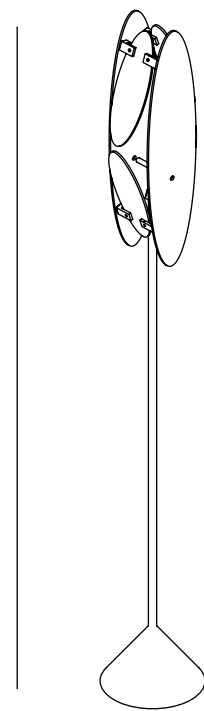

INDEX

Comet Floor Lamp

Materials	Powder coated aluminium, Opal Glass, Fabric Cord
Dimensions (mm)	W: 593; H: 1568
Cord Length	1.2meters
Colour	Matt Gold
Light Source	3W LED Bulb with G9 holder

Comet Wall Sconce Big

Spiral Pendant Lamp

Materials	Powder coated aluminium, Brass, Opal Glass, Fabric Cord
Dimensions (mm)	W: 395; H: 625
Cord Length	1.2 meters
Colour	Black
Light Source	3W LED Bulb with G9 holder

Sol Chandelier

Materials	Powder coated Aluminium, Brass, Opal Glass, Fabric Cord
Dimensions (mm)	W: 1185; H: 290
Cord Length	1.2m
Colour	Black
Light Source	3W LED Bulb with E27 holder

1185mm

Sol Floor Lamp

Materials	Powder coated aluminium, Brass,Fabric Cord
Dimensions (mm)	W: 500; H: 1815
Cord Length	1.2meters
Colour	Black
Light Source	6W LED Bulb with E27 holder

Ellipse Floor Lamp

Materials	Powder coated aluminium, Glass
Dimensions (mm)	W: 220 ; H: 1690
Cord Length	1.2meters
Colour	Black
Light Source	6W LED Bulb with E27 holder

1690

220

Ellipse Floor Lamp

Materials	Powder coated aluminium, Glass
Dimensions (mm)	W: 220 ; H: 1690
Cord Length	1.2 meters
Colour	Olive Green
Light Source	6W LED Bulb with E27 holder