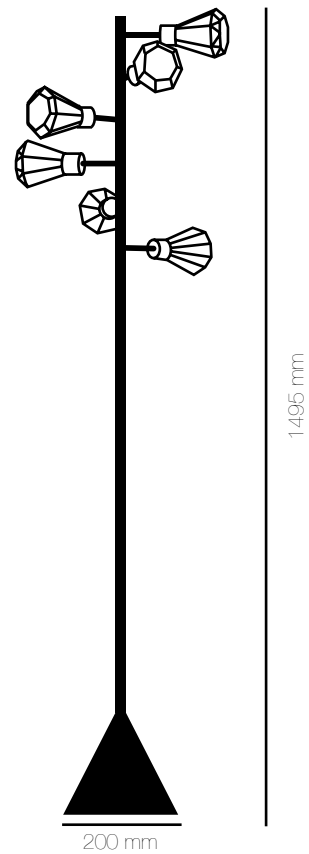

INDEX

Comet Floor Lamp

Materials	Powder coated aluminium, Opal Glass, Fabric Cord
Dimensions (mm)	W: 593; H: 1568
Cord Length	1.2meters
Colour	Matt Gold
Light Source	3W LED Bulb with G9 holder

Comet Wall Sconce Big

Bloom Chandelier

Materials	Powder coated Aluminium, Brass, Opal Glass, Fabric Cord
Dimensions (mm)	W: 735 ; H: 320
Cord Length	1.2m
Colour	Black
Light Source	3W LED Bulb with G9 holder

Bloom Floor Lamp

Materials	Powder coated aluminium, Opal Glass, Fabric Cord
Dimensions (mm)	W: 400; H: 1695
Cord Length	1.2 meters
Colour	Black
Light Source	3W LED Bulb with G9 holder

Cluster Pendant

Materials	Powder coated Aluminium, Brass, Opal Glass, Fabric Cord
Dimensions (mm)	W: 360 ; H: 740
Cord Length	1.2m
Colour	Black
Light Source	3W LED Bulb with G9 holder

Cluster Floor Lamp

Spiral Pendant Lamp

Materials	Powder coated aluminium, Brass, Opal Glass, Fabric Cord
Dimensions (mm)	W: 395; H: 625
Cord Length	1.2 meters
Colour	Black
Light Source	3W LED Bulb with G9 holder

Sol Chandelier