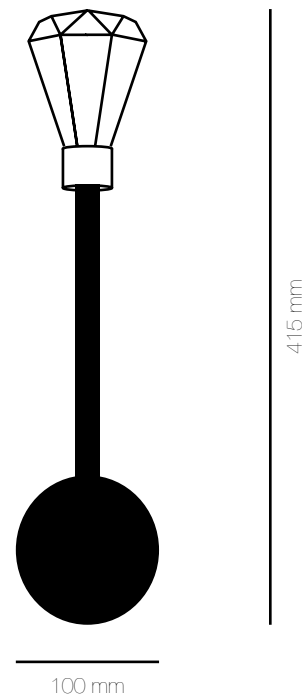

INDEX

Comet Floor Lamp

Materials	Powder coated aluminium, Opal Glass, Fabric Cord
Dimensions (mm)	W: 593; H: 1568
Cord Length	1.2meters
Colour	Matt Gold
Light Source	3W LED Bulb with G9 holder

Comet Wall Sconce Big

Bell 165 Floor Lamp

Materials	Powder coated aluminium, Brass,Fabric Cord
Dimensions (mm)	W: 200; H:1810
Cord Length	1.2m
Colour	White; Black
Light Source	6W LED Bulb with E27 holder

Esferra & Bell Floor Lamp

Esferra & Bell 180

Materials	Powder coated Aluminium, Brass, Opal Glass, Fabric Cord
Dimensions (mm)	W: 1300 ; H: 320
Cord Length	1.2m
Colour	Black
Light Source	6W LED Bulb with E27 holder

Diamond Wall

Materials	Powder coated aluminium, Opal Glass, Brass
Dimensions (mm)	W: 100; H: 415
Colour	Black
Light Source	3W LED Bulb with G9 holder

Bloom Chandelier

Materials	Powder coated Aluminium, Brass, Opal Glass, Fabric Cord
Dimensions (mm)	W: 735 ; H: 320
Cord Length	1.2m
Colour	Black
Light Source	3W LED Bulb with G9 holder

Bloom Floor Lamp

Materials	Powder coated aluminium, Opal Glass, Fabric Cord
Dimensions (mm)	W: 400; H: 1695
Cord Length	1.2 meters
Colour	Black
Light Source	3W LED Bulb with G9 holder