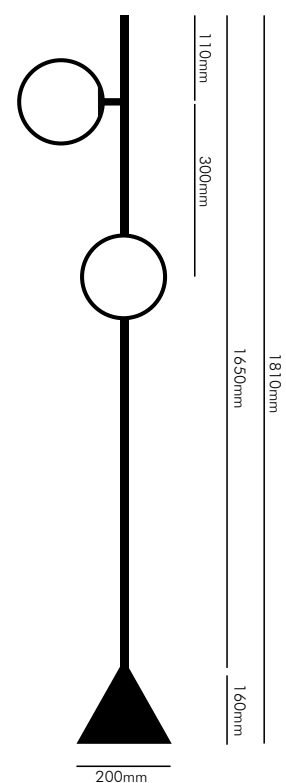

INDEX

Comet Floor Lamp

Materials	Powder coated aluminium, Opal Glass, Fabric Cord
Dimensions (mm)	W: 593; H: 1568
Cord Length	1.2meters
Colour	Matt Gold
Light Source	3W LED Bulb with G9 holder

Comet Wall Sconce Big

Esferra 135 Floor Lamp

Materials	Powder coated aluminium, Brass, Opal Glass ,Fabric Cord
Dimensions (mm)	W: 300 ; H:1510
Cord Length	1.2m
Colour	Black
Light Source	6W LED Bulb with E27 holder

Esferra 165 Floor Lamp

Materials	Powder coated aluminium, Brass, Opal Glass, Fabric Cord
Dimensions (mm)	W: 260; H:1810
Cord Length	1.2m
Colour	Black
Light Source	3W LED Bulb with E27 holder

Esferra Wall

Materials	Powder coated aluminium, Brass, Opal Glass
Dimensions (mm)	W: 290 ; H: 415
Colour	Black
Light Source	3W LED Bulb with E27 holder

Esferra Table Lamp

Materials	Aluminium, Brass, Opal Glass
Dimensions (mm)	W: 200 ; H: 550
Cord Length	1.2m
Colour	Black
Light Source	6W LED Bulb with E27 holder

Bell Pendant

Materials	Powder coated aluminium, Brass,Fabric Cord
Dimensions (mm)	W: 155 ; H:270
Cord Length	1.5 m
Colour	Black; White
Light Source	6W LED Bulb with E27 holder