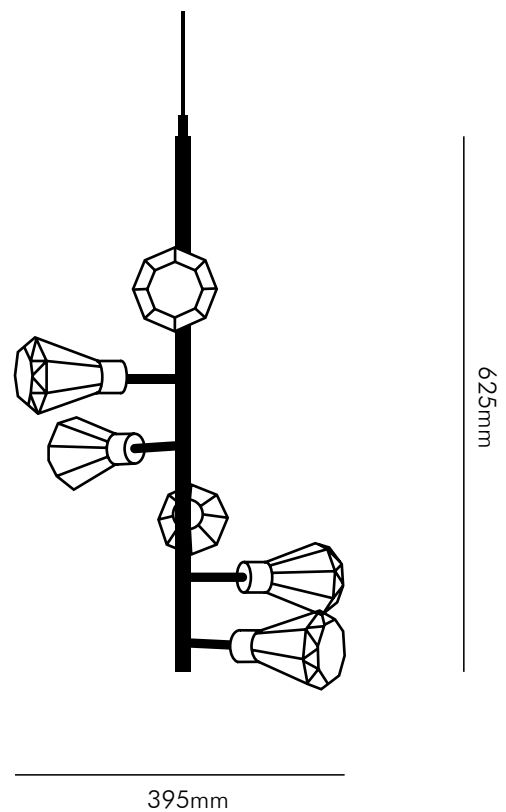

INDEX

Comet Floor Lamp

Materials	Powder coated aluminium, Opal Glass, Fabric Cord
Dimensions (mm)	W: 593; H: 1568
Cord Length	1.2meters
Colour	Matt Gold
Light Source	3W LED Bulb with G9 holder

Comet Wall Sconce Big

Cluster Pendant

Materials	Powder coated Aluminium, Brass, Opal Glass, Fabric Cord
Dimensions (mm)	W: 360 ; H: 740
Cord Length	1.2m
Colour	Black
Light Source	3W LED Bulb with G9 holder

Cluster Floor Lamp

Materials	Powder coated aluminium, Opal Glass, Fabric Cord
Dimensions (mm)	W: 200; H: 1480
Cord Length	1.2 meters
Colour	Black
Light Source	3W LED Bulb with G9 holder

Spiral Floor Lamp

Materials	Powder coated aluminium, Opal Glass,Brass,Fabric Cord
Dimensions (mm)	W: 395; H: 1495
Cord Length	1.2 meters
Colour	Black
Light Source	3W LED Bulb with G9 holder

Spiral Pendant Lamp

Materials	Powder coated aluminium, Brass, Opal Glass, Fabric Cord
Dimensions (mm)	W: 395; H: 625
Cord Length	1.2 meters
Colour	Black
Light Source	3W LED Bulb with G9 holder

Sol Chandelier