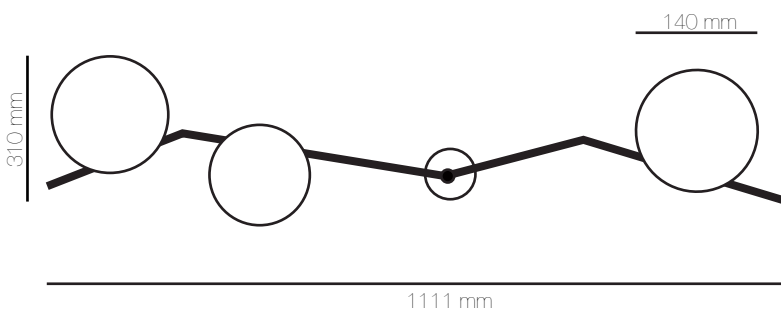

INDEX

Comet Floor Lamp

Materials	Powder coated aluminium, Opal Glass, Fabric Cord
Dimensions (mm)	W: 593; H: 1568
Cord Length	1.2meters
Colour	Matt Gold
Light Source	3W LED Bulb with G9 holder

Comet Wall Sconce Big

Materials	Powder coated aluminium, Opal Glass
Dimensions (mm)	W: 135; H: 1416
Colour	Matt Gold
Light Source	3W LED Bulb with G9 holder

Comet Wall Sconce Small

Materials	Powder coated aluminium, Opal Glass
Dimensions (mm)	W: 87; H: 895
Colour	Matt Gold
Light Source	3W LED Bulb with G9 holder

Lino 3 Chandelier

Materials	Powder coated Aluminium
Dimensions (mm)	W: 1200 ; H: 203
Cord Length	1.2m
Colour	White
Light Source	3W LED Bulb with G9 holder

Lino Wall Sconce

Materials	Powder coated Aluminium
Dimensions (mm)	W: 1111 ; H: 310
Colour	White
Light Source	3W LED Bulb with G9 holder

Esferra Pendant

Materials	Powder coated aluminium, Brass,Fabric Cord
Dimensions (mm)	W: 140 ; H:190
Cord Length	1.5 m
Colour	Black,White
Light Source	3W LED Bulb with E27 holder

Esferra 3 Chandelier

Materials	Powder coated Aluminium, Brass, Opal Glass, Fabric Cord
Dimensions (mm)	W: 1050 ; H: 240
Cord Length	1.2m
Colour	Black ; White
Light Source	3W LED Bulb with E27 holder