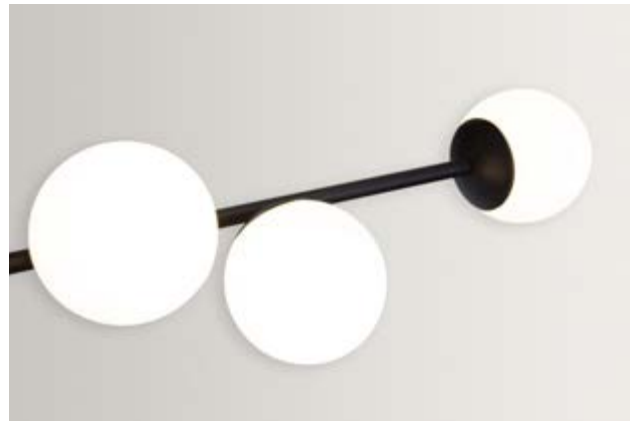

INDEX

Comet Floor Lamp

Materials	Powder coated aluminium, Opal Glass, Fabric Cord
Dimensions (mm)	W: 593; H: 1568
Cord Length	1.2meters
Colour	Matt Gold
Light Source	3W LED Bulb with G9 holder

Comet Wall Sconce Big

Materials	Powder coated aluminium, Opal Glass
Dimensions (mm)	W: 135; H: 1416
Colour	Matt Gold
Light Source	3W LED Bulb with G9 holder

Comet Wall Sconce Small

Materials	Powder coated aluminium, Opal Glass
Dimensions (mm)	W: 87; H: 895
Colour	Matt Gold
Light Source	3W LED Bulb with G9 holder

Esferra Ring

Materials	Powder coated aluminium Fabric Cord
Dimensions (mm)	W: 250 ; H:650
Cord Length	1.5 m
Colour	Black,White
Light Source	3W LED Bulb with E27 holder

Esferra 6 Chandelier

Materials	Powder coated Aluminium, Opal Glass, Fabric Cord
Dimensions (mm)	W: 1360 ; H: 260
Cord Length	1.2m
Colour	Black; White
Light Source	3W LED Bulb with E27 holder