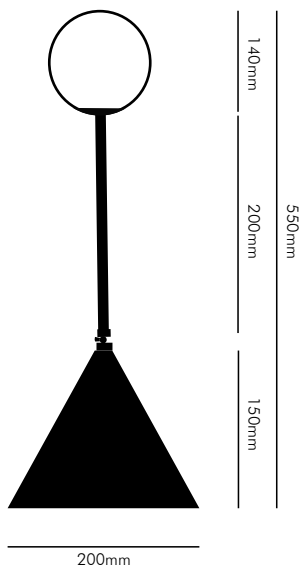

INDEX

Comet Floor Lamp

Materials	Powder coated aluminium, Opal Glass, Fabric Cord
Dimensions (mm)	W: 593; H: 1568
Cord Length	1.2meters
Colour	Matt Gold
Light Source	3W LED Bulb with G9 holder

Comet Wall Sconce Big

Esferra 135 Floor Lamp

Materials	Powder coated aluminium, Brass, Opal Glass ,Fabric Cord
Dimensions (mm)	W: 300 ; H:1510
Cord Length	1.2m
Colour	Black
Light Source	6W LED Bulb with E27 holder

Esferra 165 Floor Lamp

Materials	Powder coated aluminium, Brass, Opal Glass, Fabric Cord
Dimensions (mm)	W: 260; H:1810
Cord Length	1.2m
Colour	Black
Light Source	3W LED Bulb with E27 holder

Esferra Wall

Materials	Powder coated aluminium, Brass, Opal Glass
Dimensions (mm)	W: 290 ; H: 415
Colour	Black
Light Source	3W LED Bulb with E27 holder

Esferra Table Lamp

Materials	Aluminium, Brass, Opal Glass
Dimensions (mm)	W: 200 ; H: 550
Cord Length	1.2m
Colour	Black
Light Source	6W LED Bulb with E27 holder

Bell Pendant

Materials	Powder coated aluminium, Brass,Fabric Cord
Dimensions (mm)	W: 155 ; H:270
Cord Length	1.5 m
Colour	Black; White
Light Source	6W LED Bulb with E27 holder