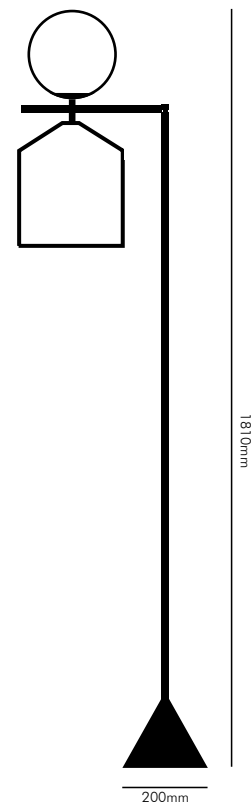

Esferra & Bell Floor Lamp

Materials	Powder coated aluminium, Brass, Opal Glass ,Fabric Cord
Dimensions (mm)	W: 300 ; H:1810
Cord Length	1.2m
Colour	Black
Light Source	6W, 3W LED Bulb with E27 holder