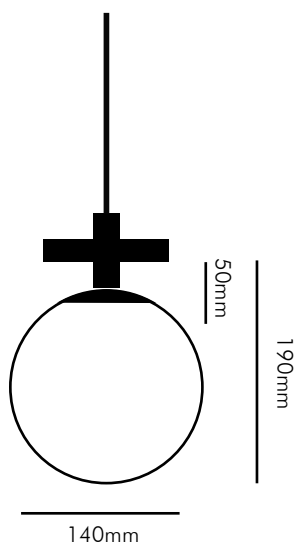

INDEX

Comet Floor Lamp

Materials	Powder coated aluminium, Opal Glass, Fabric Cord
Dimensions (mm)	W: 593; H: 1568
Cord Length	1.2meters
Colour	Matt Gold
Light Source	3W LED Bulb with G9 holder

Comet Wall Sconce Big

Materials	Powder coated aluminium, Opal Glass
Dimensions (mm)	W: 135; H: 1416
Colour	Matt Gold
Light Source	3W LED Bulb with G9 holder

Comet Wall Sconce Small

Materials	Powder coated aluminium, Opal Glass
Dimensions (mm)	W: 87; H: 895
Colour	Matt Gold
Light Source	3W LED Bulb with G9 holder

Lino 3 Chandelier

Materials	Powder coated Aluminium
Dimensions (mm)	W: 1200 ; H: 203
Cord Length	1.2m
Colour	White
Light Source	3W LED Bulb with G9 holder

Lino Wall Sconce

Materials	Powder coated Aluminium
Dimensions (mm)	W: 1111 ; H: 310
Colour	White
Light Source	3W LED Bulb with G9 holder

Esferra Pendant

Materials	Powder coated aluminium, Brass,Fabric Cord
Dimensions (mm)	W: 140 ; H:190
Cord Length	1.5 m
Colour	Black,White
Light Source	3W LED Bulb with E27 holder

Esferra 3 Chandelier

Materials	Powder coated Aluminium, Brass, Opal Glass, Fabric Cord
Dimensions (mm)	W: 1050 ; H: 240
Cord Length	1.2m
Colour	Black ; White
Light Source	3W LED Bulb with E27 holder