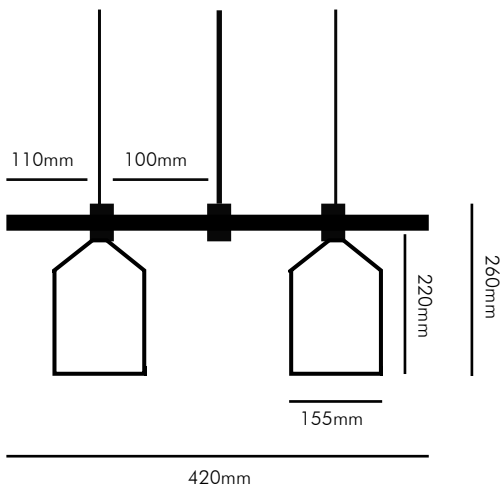

INDEX

Comet Floor Lamp

Materials	Powder coated aluminium, Opal Glass, Fabric Cord
Dimensions (mm)	W: 593; H: 1568
Cord Length	1.2meters
Colour	Matt Gold
Light Source	3W LED Bulb with G9 holder

Comet Wall Sconce Big

Materials	Powder coated aluminium, Brass, Opal Glass, Fabric Cord
Dimensions (mm)	W: 260; H:1810
Cord Length	1.2m
Colour	Black
Light Source	3W LED Bulb with E27 holder

Esferra Wall

Materials	Powder coated aluminium, Brass, Opal Glass
Dimensions (mm)	W: 290 ; H: 415
Colour	Black
Light Source	3W LED Bulb with E27 holder

Esferra Table Lamp

Materials	Aluminium, Brass, Opal Glass
Dimensions (mm)	W: 200 ; H: 550
Cord Length	1.2m
Colour	Black
Light Source	6W LED Bulb with E27 holder

Bell Pendant

Materials	Powder coated aluminium, Brass,Fabric Cord
Dimensions (mm)	W: 155 ; H:270
Cord Length	1.5 m
Colour	Black; White
Light Source	6W LED Bulb with E27 holder

Bell 180

Materials	Powder coated Aluminium, Brass, Fabric Cord
Dimensions (mm)	W: 420 ; H: 260
Cord Length	1.2m
Colour	Black ; White
Light Source	6W LED Bulb with E27 holder

Bell 135 Floor Lamp

Materials	Powder coated aluminium, Brass, Fabric Cord
Dimensions (mm)	W: 340 ; H: 1510
Cord Length	1.2m
Colour	Black ; White
Light Source	6W LED Bulb with E27 holder