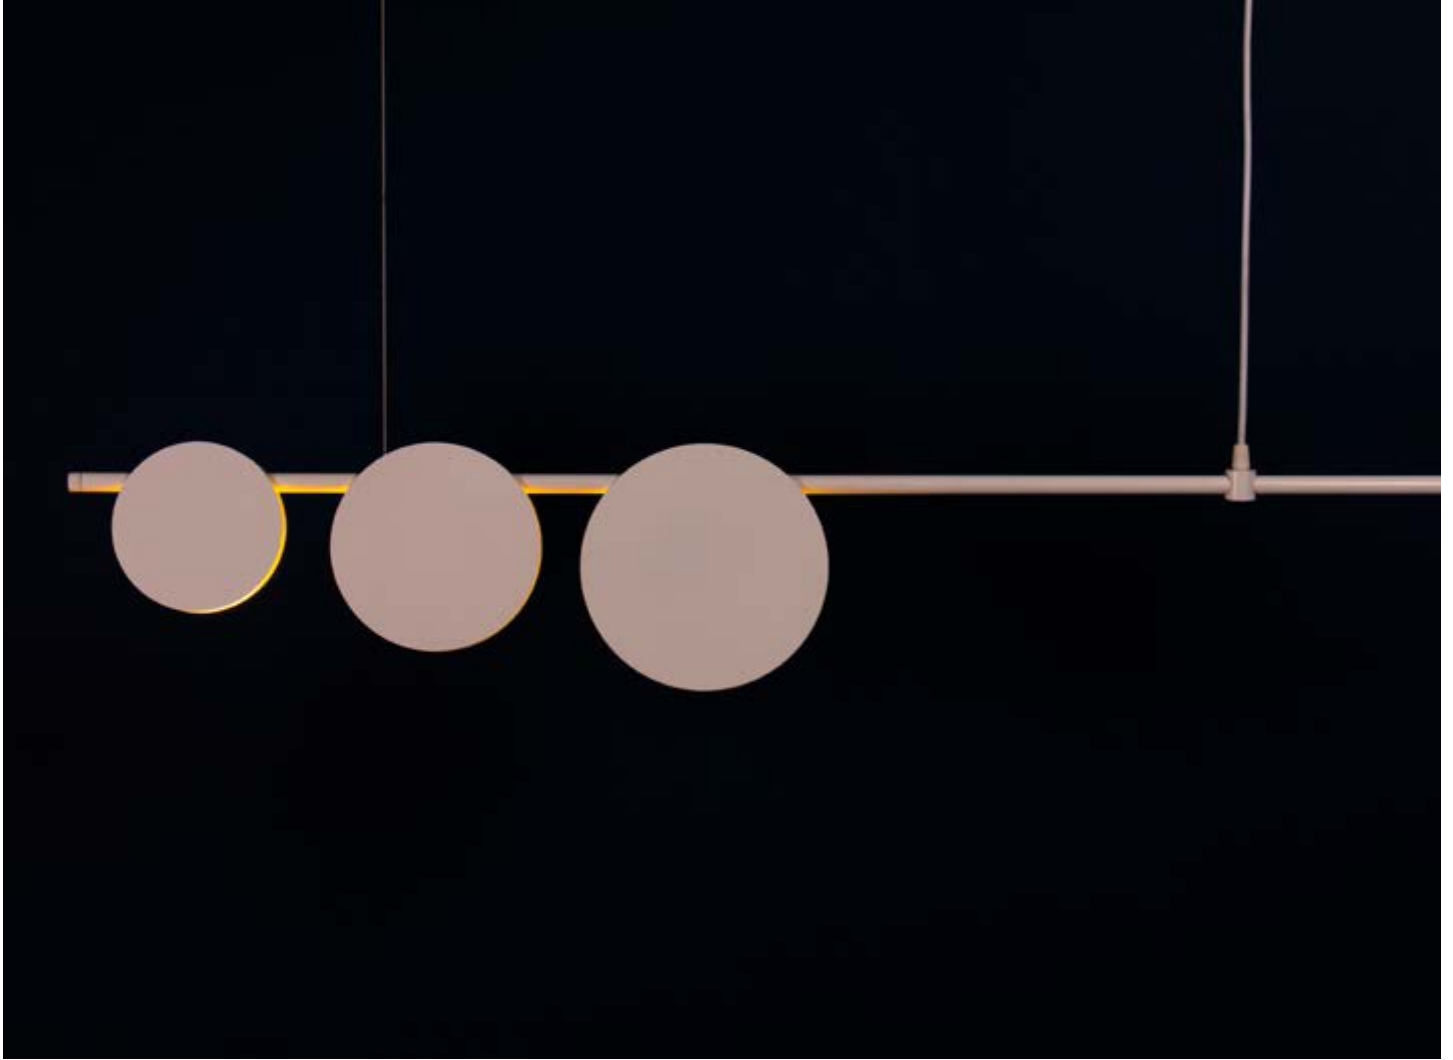

INDEX

Comet Floor Lamp

Materials	Powder coated aluminium, Opal Glass, Fabric Cord
Dimensions (mm)	W: 593; H: 1568
Cord Length	1.2meters
Colour	Matt Gold
Light Source	3W LED Bulb with G9 holder

Comet Wall Sconce Big

Materials	Powder coated aluminium, Opal Glass
Dimensions (mm)	W: 135; H: 1416
Colour	Matt Gold
Light Source	3W LED Bulb with G9 holder

Comet Wall Sconce Small

Materials	Powder coated aluminium, Opal Glass
Dimensions (mm)	W: 87; H: 895
Colour	Matt Gold
Light Source	3W LED Bulb with G9 holder