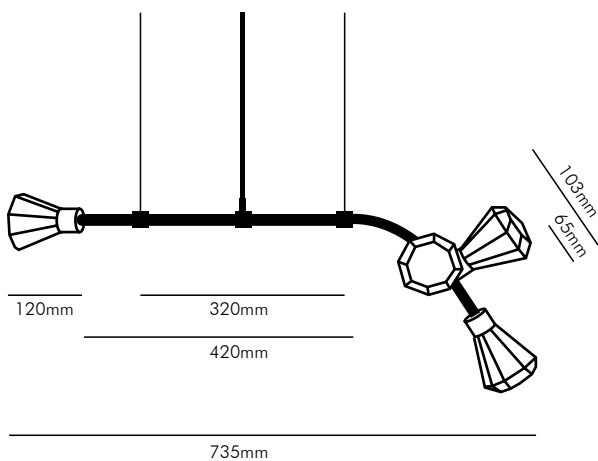

INDEX

Comet Floor Lamp

Materials	Powder coated aluminium, Opal Glass, Fabric Cord
Dimensions (mm)	W: 593; H: 1568
Cord Length	1.2meters
Colour	Matt Gold
Light Source	3W LED Bulb with G9 holder

Comet Wall Sconce Big

Materials	Powder coated aluminium, Brass, Opal Glass ,Fabric Cord
Dimensions (mm)	W: 300 ; H:1810
Cord Length	1.2m
Colour	Black
Light Source	6W, 3W LED Bulb with E27 holder

Esferra & Bell 90

Materials	Powder coated Aluminium, Brass, Opal Glass, Fabric Cord
Dimensions (mm)	W: 600 ; H: 450
Cord Length	1.2m
Colour	Black
Light Source	6W LED Bulb with E27 holder

Esferra & Bell 180

Materials	Powder coated Aluminium, Brass, Opal Glass, Fabric Cord
Dimensions (mm)	W: 1300 ; H: 320
Cord Length	1.2m
Colour	Black
Light Source	6W LED Bulb with E27 holder

Diamond Wall

Materials	Powder coated aluminium, Opal Glass, Brass
Dimensions (mm)	W: 100; H: 415
Colour	Black
Light Source	3W LED Bulb with G9 holder

Bloom Chandelier

Materials	Powder coated Aluminium, Brass, Opal Glass, Fabric Cord
Dimensions (mm)	W: 735 ; H: 320
Cord Length	1.2m
Colour	Black
Light Source	3W LED Bulb with G9 holder

Bloom Floor Lamp

Materials	Powder coated aluminium, Opal Glass, Fabric Cord
Dimensions (mm)	W: 400; H: 1695
Cord Length	1.2 meters
Colour	Black
Light Source	3W LED Bulb with G9 holder