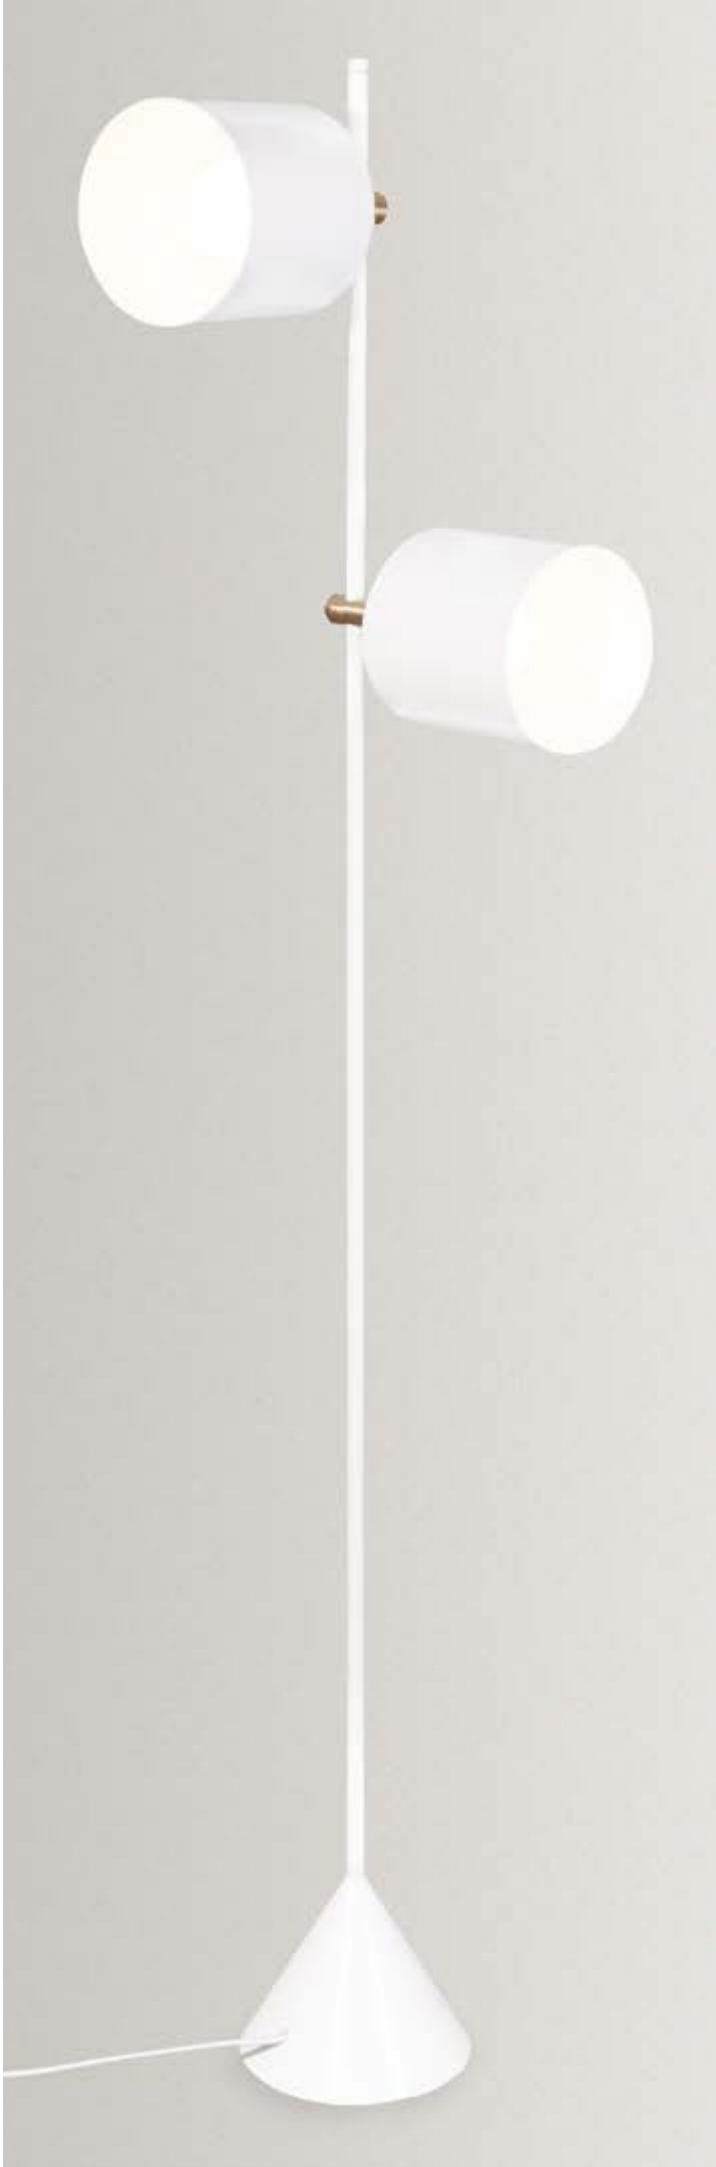

INDEX

Comet Floor Lamp

Materials	Powder coated aluminium, Opal Glass, Fabric Cord
Dimensions (mm)	W: 593; H: 1568
Cord Length	1.2meters
Colour	Matt Gold
Light Source	3W LED Bulb with G9 holder

Comet Wall Sconce Big

Materials	Powder coated aluminium, Opal Glass
Dimensions (mm)	W: 135; H: 1416
Colour	Matt Gold
Light Source	3W LED Bulb with G9 holder

Comet Wall Sconce Small

Materials	Powder coated aluminium, Opal Glass
Dimensions (mm)	W: 87; H: 895
Colour	Matt Gold
Light Source	3W LED Bulb with G9 holder

Bell 180

Materials	Powder coated Aluminium, Brass, Fabric Cord
Dimensions (mm)	W: 420 ; H: 260
Cord Length	1.2m
Colour	Black ; White
Light Source	6W LED Bulb with E27 holder

Bell 135 Floor Lamp

Materials	Powder coated aluminium, Brass, Fabric Cord
Dimensions (mm)	W: 340 ; H: 1510
Cord Length	1.2m
Colour	Black ; White
Light Source	6W LED Bulb with E27 holder

Bell 165 Floor Lamp

Materials	Powder coated aluminium, Brass,Fabric Cord
Dimensions (mm)	W: 200; H:1810
Cord Length	1.2m
Colour	White; Black
Light Source	6W LED Bulb with E27 holder

Esferra & Bell Floor Lamp