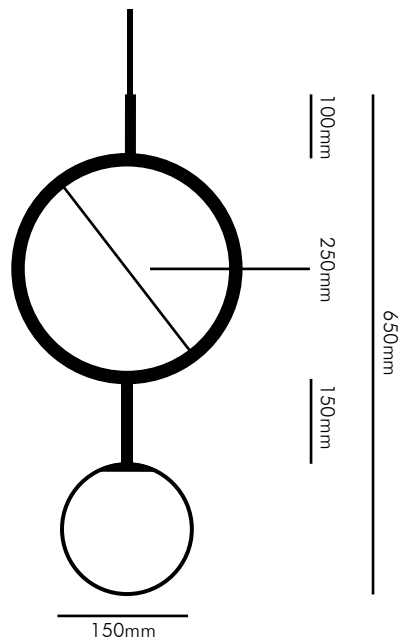

INDEX

Comet Floor Lamp

Materials	Powder coated aluminium, Opal Glass, Fabric Cord
Dimensions (mm)	W: 593; H: 1568
Cord Length	1.2meters
Colour	Matt Gold
Light Source	3W LED Bulb with G9 holder

Comet Wall Sconce Big

Lino 3 Chandelier

Materials	Powder coated Aluminium
Dimensions (mm)	W: 1200 ; H: 203
Cord Length	1.2m
Colour	White
Light Source	3W LED Bulb with G9 holder

Lino Wall Sconce

Materials	Powder coated Aluminium
Dimensions (mm)	W: 1111 ; H: 310
Colour	White
Light Source	3W LED Bulb with G9 holder

Esferra Pendant

Materials	Powder coated aluminium, Brass,Fabric Cord
Dimensions (mm)	W: 140 ; H:190
Cord Length	1.5 m
Colour	Black,White
Light Source	3W LED Bulb with E27 holder

Esferra 3 Chandelier

Materials	Powder coated Aluminium, Brass, Opal Glass, Fabric Cord
Dimensions (mm)	W: 1050 ; H: 240
Cord Length	1.2m
Colour	Black ; White
Light Source	3W LED Bulb with E27 holder

Esferra Ring

Materials	Powder coated aluminium Fabric Cord
Dimensions (mm)	W: 250 ; H:650
Cord Length	1.5 m
Colour	Black,White
Light Source	3W LED Bulb with E27 holder

Esferra 6 Chandelier

Materials	Powder coated Aluminium, Opal Glass, Fabric Cord
Dimensions (mm)	W: 1360 ; H: 260
Cord Length	1.2m
Colour	Black; White
Light Source	3W LED Bulb with E27 holder