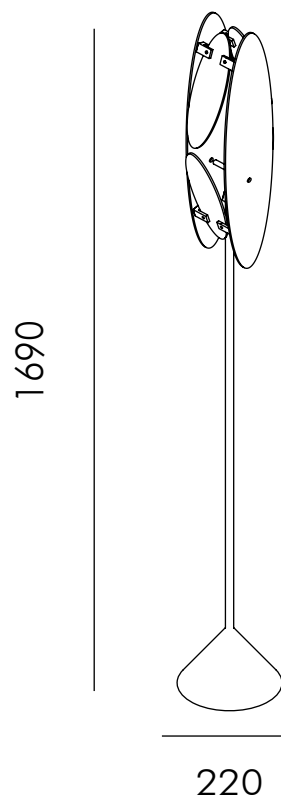

INDEX

Comet Floor Lamp

Materials	Powder coated aluminium, Opal Glass, Fabric Cord
Dimensions (mm)	W: 593; H: 1568
Cord Length	1.2meters
Colour	Matt Gold
Light Source	3W LED Bulb with G9 holder

Comet Wall Sconce Big

Spiral Pendant Lamp

Materials	Powder coated aluminium, Brass, Opal Glass, Fabric Cord
Dimensions (mm)	W: 395; H: 625
Cord Length	1.2 meters
Colour	Black
Light Source	3W LED Bulb with G9 holder

Sol Chandelier

Materials	Powder coated Aluminium, Brass, Opal Glass, Fabric Cord
Dimensions (mm)	W: 1185; H: 290
Cord Length	1.2m
Colour	Black
Light Source	3W LED Bulb with E27 holder

1185mm

Sol Floor Lamp

Materials	Powder coated aluminium, Brass,Fabric Cord
Dimensions (mm)	W: 500; H: 1815
Cord Length	1.2meters
Colour	Black
Light Source	6W LED Bulb with E27 holder

Ellipse Floor Lamp

Materials	Powder coated aluminium, Glass
Dimensions (mm)	W: 220 ; H: 1690
Cord Length	1.2meters
Colour	Black
Light Source	6W LED Bulb with E27 holder

1690

220

Ellipse Floor Lamp

Materials	Powder coated aluminium, Glass
Dimensions (mm)	W: 220 ; H: 1690
Cord Length	1.2 meters
Colour	Olive Green
Light Source	6W LED Bulb with E27 holder