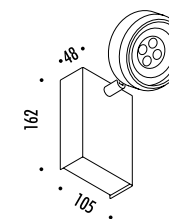

DESIGN 2018
LAMPADA DA ESTERNO - METALLO
OUTDOOR LAMP - METAL
ENERGY CLASS: A

CE IP 65

SPOT 1 IP65

194603	BIANCO OPACO / MATT WHITE	700 mA DC - 10 W LED - 3000K - 720 lm
194604	NERO OPACO / MATT BLACK	CAVO NERO 5 m - ORIENTABILE - NON DIMMERABILE
		DRIVER LED INCLUSO INPUT 220 / 240 V - 50 / 60 Hz - OUTPUT 700 mA DC - IP67
		BLACK CABLE 5 m - ADJUSTABLE - NOT DIMMABLE
		INCLUDES LED DRIVER INPUT 220 / 240 V - 50 / 60 Hz - OUTPUT 700 mA DC - IP67