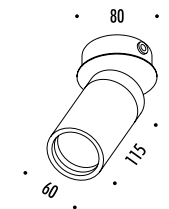

DESIGN 2016
LAMPADA DA PARETE E SOFFITTO - METALLO
WALL AND CEILING LAMP - METAL
ENERGY CLASS: A++, A+, A

TRICK TRACK

CE IP 20

185303	BIANCO OPACO / MATT WHITE	220 / 240 V - 50 / 60 Hz - MAX 10 W LED - GU10 CAVO BIANCO 2 m - ORIENTABILE LAMPADINA NON INCLUSA - VEDI PAG. 344 - 345 COLLEGABILI MAX VENTI APPARECCHI WHITE CABLE 2 m - ADJUSTABLE BULB NOT INCLUDED - SEE PAGE 344 - 345 MAXIMUM TWENTY CONNECTABLE LUMINAIRES
185304	NERO OPACO / MATT BLACK	220 / 240 V - 50 / 60 Hz - MAX 10 W LED - GU10 CAVO NERO 2 m - ORIENTABILE LAMPADINA NON INCLUSA - VEDI PAG. 344 - 345 COLLEGABILI MAX VENTI APPARECCHI BLACK CABLE 2 m - ADJUSTABLE BULB NOT INCLUDED - SEE PAGE 344 - 345 MAXIMUM TWENTY CONNECTABLE LUMINAIRES