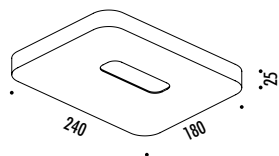

FLAT

DESIGN DAVIDE GROPPI - 2003  
 LAMPADA DA PARETE - METALLO  
 WALL LAMP - METAL

CE  IP 20  0.5m 

CODICE / CODE	FINITURA / FINISHING	CARATTERISTICHE / TECHNICAL INFO
114203	BIANCO OPACO / MATT WHITE	220 / 240 V - 50 / 60 Hz - MAX 200 W - R7s LAMPADINA INCLUSA BULB INCLUDED
		 COD. 50721030 HALOGEN - 160 W INCLUDED